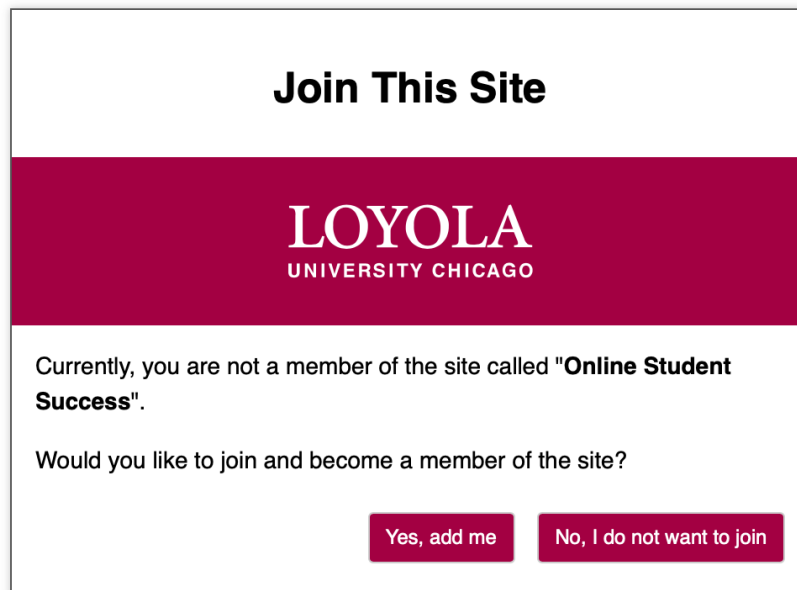

# Continuing Students: Resources for Student Success Online

1. Select Resources for [Student Success Online](#) to navigate to the Sakai site.
2. Login to Sakai using your Loyola username and password.
3. A window will appear asking you to join the site. Select **Yes, add me**.